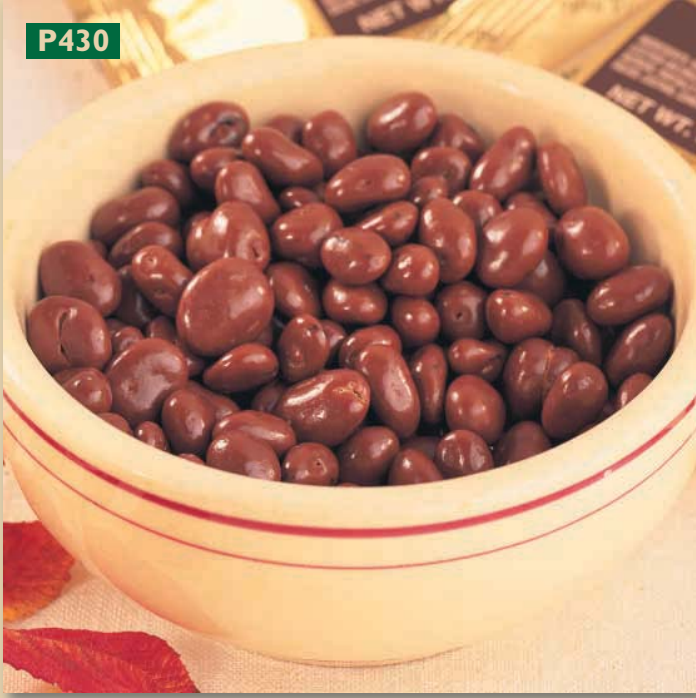

OLD-TIME CARAMELS

P220. These soft, chewy caramels feature sweet vanilla centers. Individually wrapped with a twist of old-fashioned cellophane. (6 oz. foil bag) **\$5**

PECAN JAMBOREES®

P780. Pecans and chewy vanilla caramel are coated with milk chocolate. Seal of Excellence Award winner at the Wisconsin State Fair! (4 oz. foil bag) **\$5**

P370

P220

P780

About Our Chocolates
Pine River chocolates have won fifteen Seal of Excellence awards at the Wisconsin State Fair.

P980

**PEANUT
CARAMEL CLUSTERS**

P980. Crunchy peanuts are drenched in chewy caramel then coated in thick, rich milk chocolate. These popular chocolates won the Seal of Excellence Award at the Wisconsin State Fair! (4.5 oz. foil bag) **\$5**

P430

CHOCOLATE RAISINS

P430. Plump, sweet raisins are coated in delicious milk chocolate. (5 oz. foil bag) **\$5**

P010

SWEET BERRY MIX

P010. This unique snack mix blends the sweet taste of banana chips, raisins, and tangy dried cranberries. Whole almonds and walnut pieces add crunch. (6 oz. foil bag) **\$5**

FROSTED MINI COOKIES

P990. Mini chocolate sandwich cookies are frosted in a sweet and creamy confection. A yummy treat with a glass of milk. (6 oz. foil bag) **\$5**

RED RASPBERRY GUMMIES

P200. These bold, red raspberry flavored gum drops are extra soft and wonderfully chewy. Made with real fruit juice. (6 oz. foil bag) **\$5**