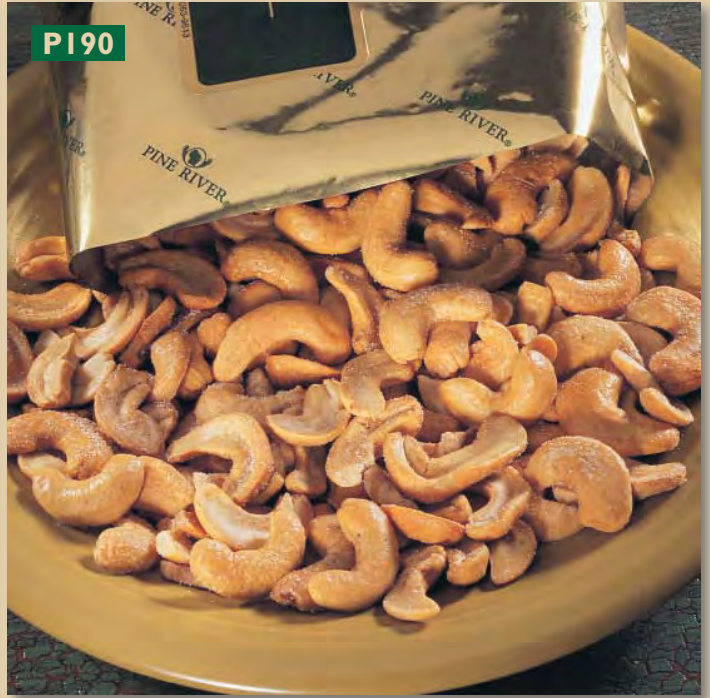

CHOCOLATE DIPPED PRETZELS

P210. Salty little pretzels dipped in sweet milk chocolate. Seal of Excellence Award winner at the Wisconsin State Fair! (5 oz. foil bag) **\$5**

*Delicious treats to enjoy
with family and friends!*

P200

P990

P210

PI60

DELUXE MIXED NUTS WITH PEANUTS

PI60. This gourmet mix contains peanuts, cashews, almonds, pecans, Brazil nuts, hazelnuts and pistachios. Lightly roasted and salted!
(4 oz. foil bag) **\$5**

PI90

RAINFOREST CASHEW HALVES

PI90. These wonderful split cashews are roasted and lightly salted. An irresistible delicacy!
(4 oz. foil bag) **\$5**

P850

BEEF SUMMER SAUSAGE

P850. This traditional beef summer sausage makes neat cracker-sized slices. Features a beautiful black casing. Vacuum packed for freshness! (4 oz. stick) **\$5**