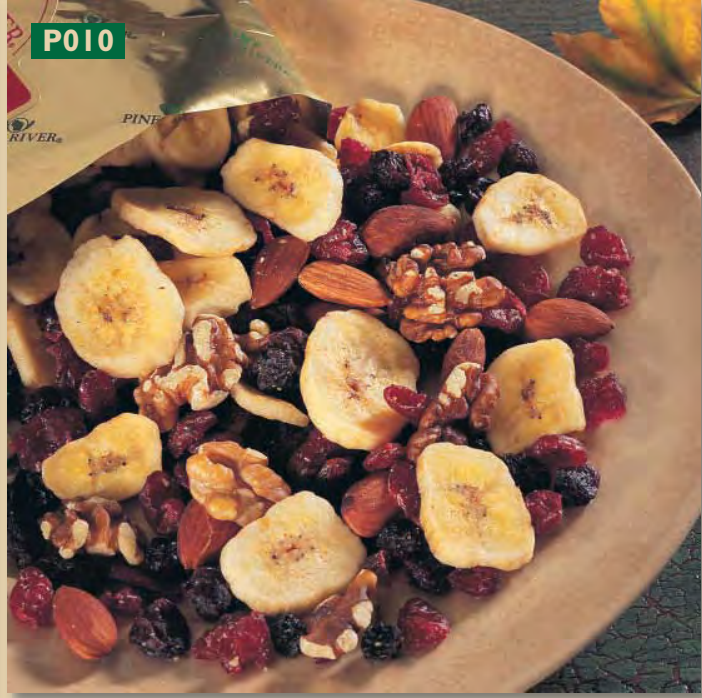

OLD-TIME CARAMELS

P220. These soft, chewy caramels feature sweet vanilla centers. Individually wrapped with a twist of old-fashioned cellophane. (6 oz. foil bag) **\$5**

PECAN JAMBOREES®

P780. Pecans and chewy vanilla caramel are coated with milk chocolate. Seal of Excellence Award winner at the Wisconsin State Fair! (4 oz. foil bag) **\$5**

P370

P220

P780

About Our Chocolates
Pine River chocolates have won fifteen Seal of Excellence awards at the Wisconsin State Fair.

P980

**PEANUT
CARAMEL CLUSTERS**

P980. Crunchy peanuts are drenched in chewy caramel then coated in thick, rich milk chocolate. These popular chocolates won the Seal of Excellence Award at the Wisconsin State Fair! (4.5 oz. foil bag) **\$5**

P430

CHOCOLATE RAISINS

P430. Plump, sweet raisins are coated in delicious milk chocolate. (5 oz. foil bag) **\$5**

P010

SWEET BERRY MIX

P010. This unique snack mix blends the sweet taste of banana chips, raisins, and tangy dried cranberries. Whole almonds and walnut pieces add crunch. (6 oz. foil bag) **\$5**