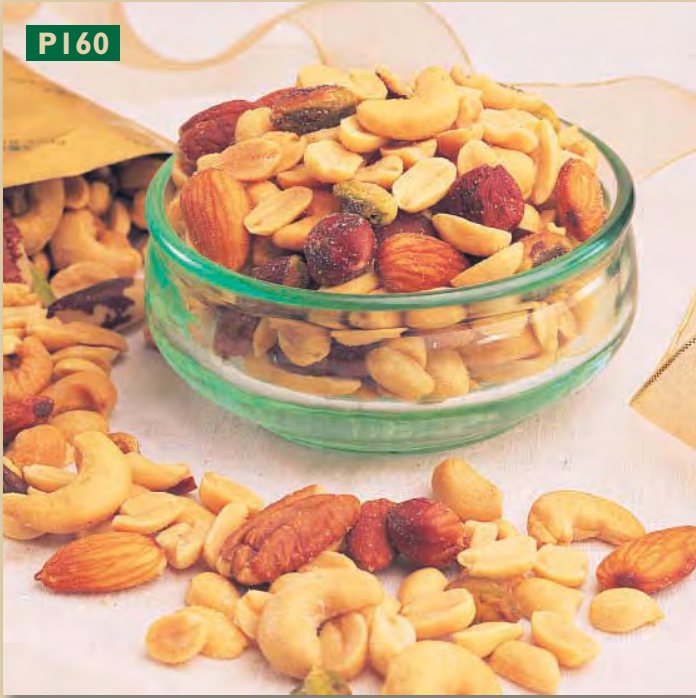

FROSTED MINI COOKIES

P990. Mini chocolate sandwich cookies are frosted in a sweet and creamy confection. A yummy treat with a glass of milk. (6 oz. foil bag) **\$5**

RED RASPBERRY GUMMIES

P200. These bold, red raspberry flavored gum drops are extra soft and wonderfully chewy. Made with real fruit juice. (6 oz. foil bag) **\$5**

CHOCOLATE DIPPED PRETZELS

P210. Salty little pretzels dipped in sweet milk chocolate. Seal of Excellence Award winner at the Wisconsin State Fair! (5 oz. foil bag) **\$5**

*Delicious treats to enjoy
with family and friends!*

P200

P990

P210

PI60

DELUXE MIXED NUTS WITH PEANUTS

PI60. This gourmet mix contains peanuts, cashews, almonds, pecans, Brazil nuts, hazelnuts and pistachios. Lightly roasted and salted!
(4 oz. foil bag) **\$5**